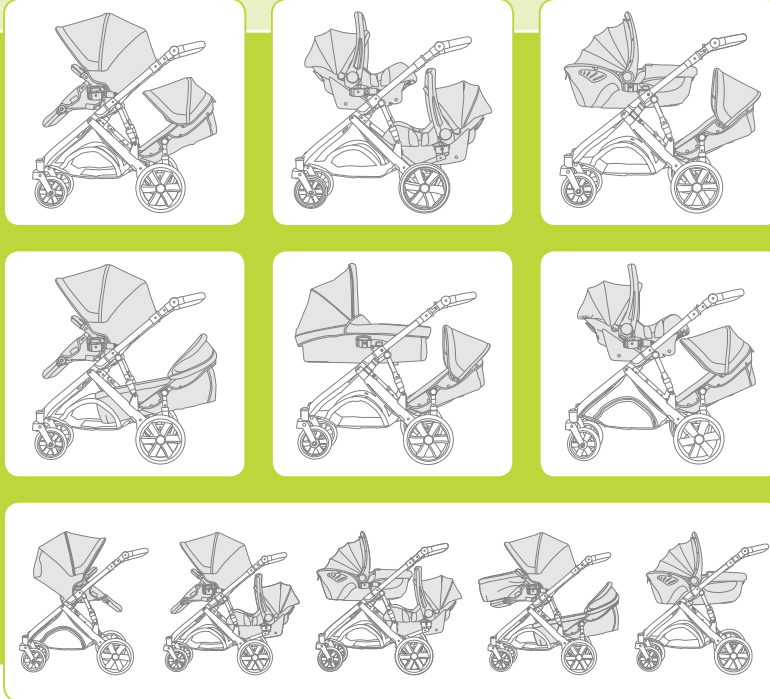

Travel System

In combination with...

*Adaptors required for BABY-SAFE plus II

Intelligent, modular travel system

The B-DUAL is a stress-free pushchair, which is flexible and easy to use. You'll love the numerous solutions it offers when you're on the move with your two children.

To view all the B-DUAL configurations please visit www.britax.co.uk

2011 fabric options